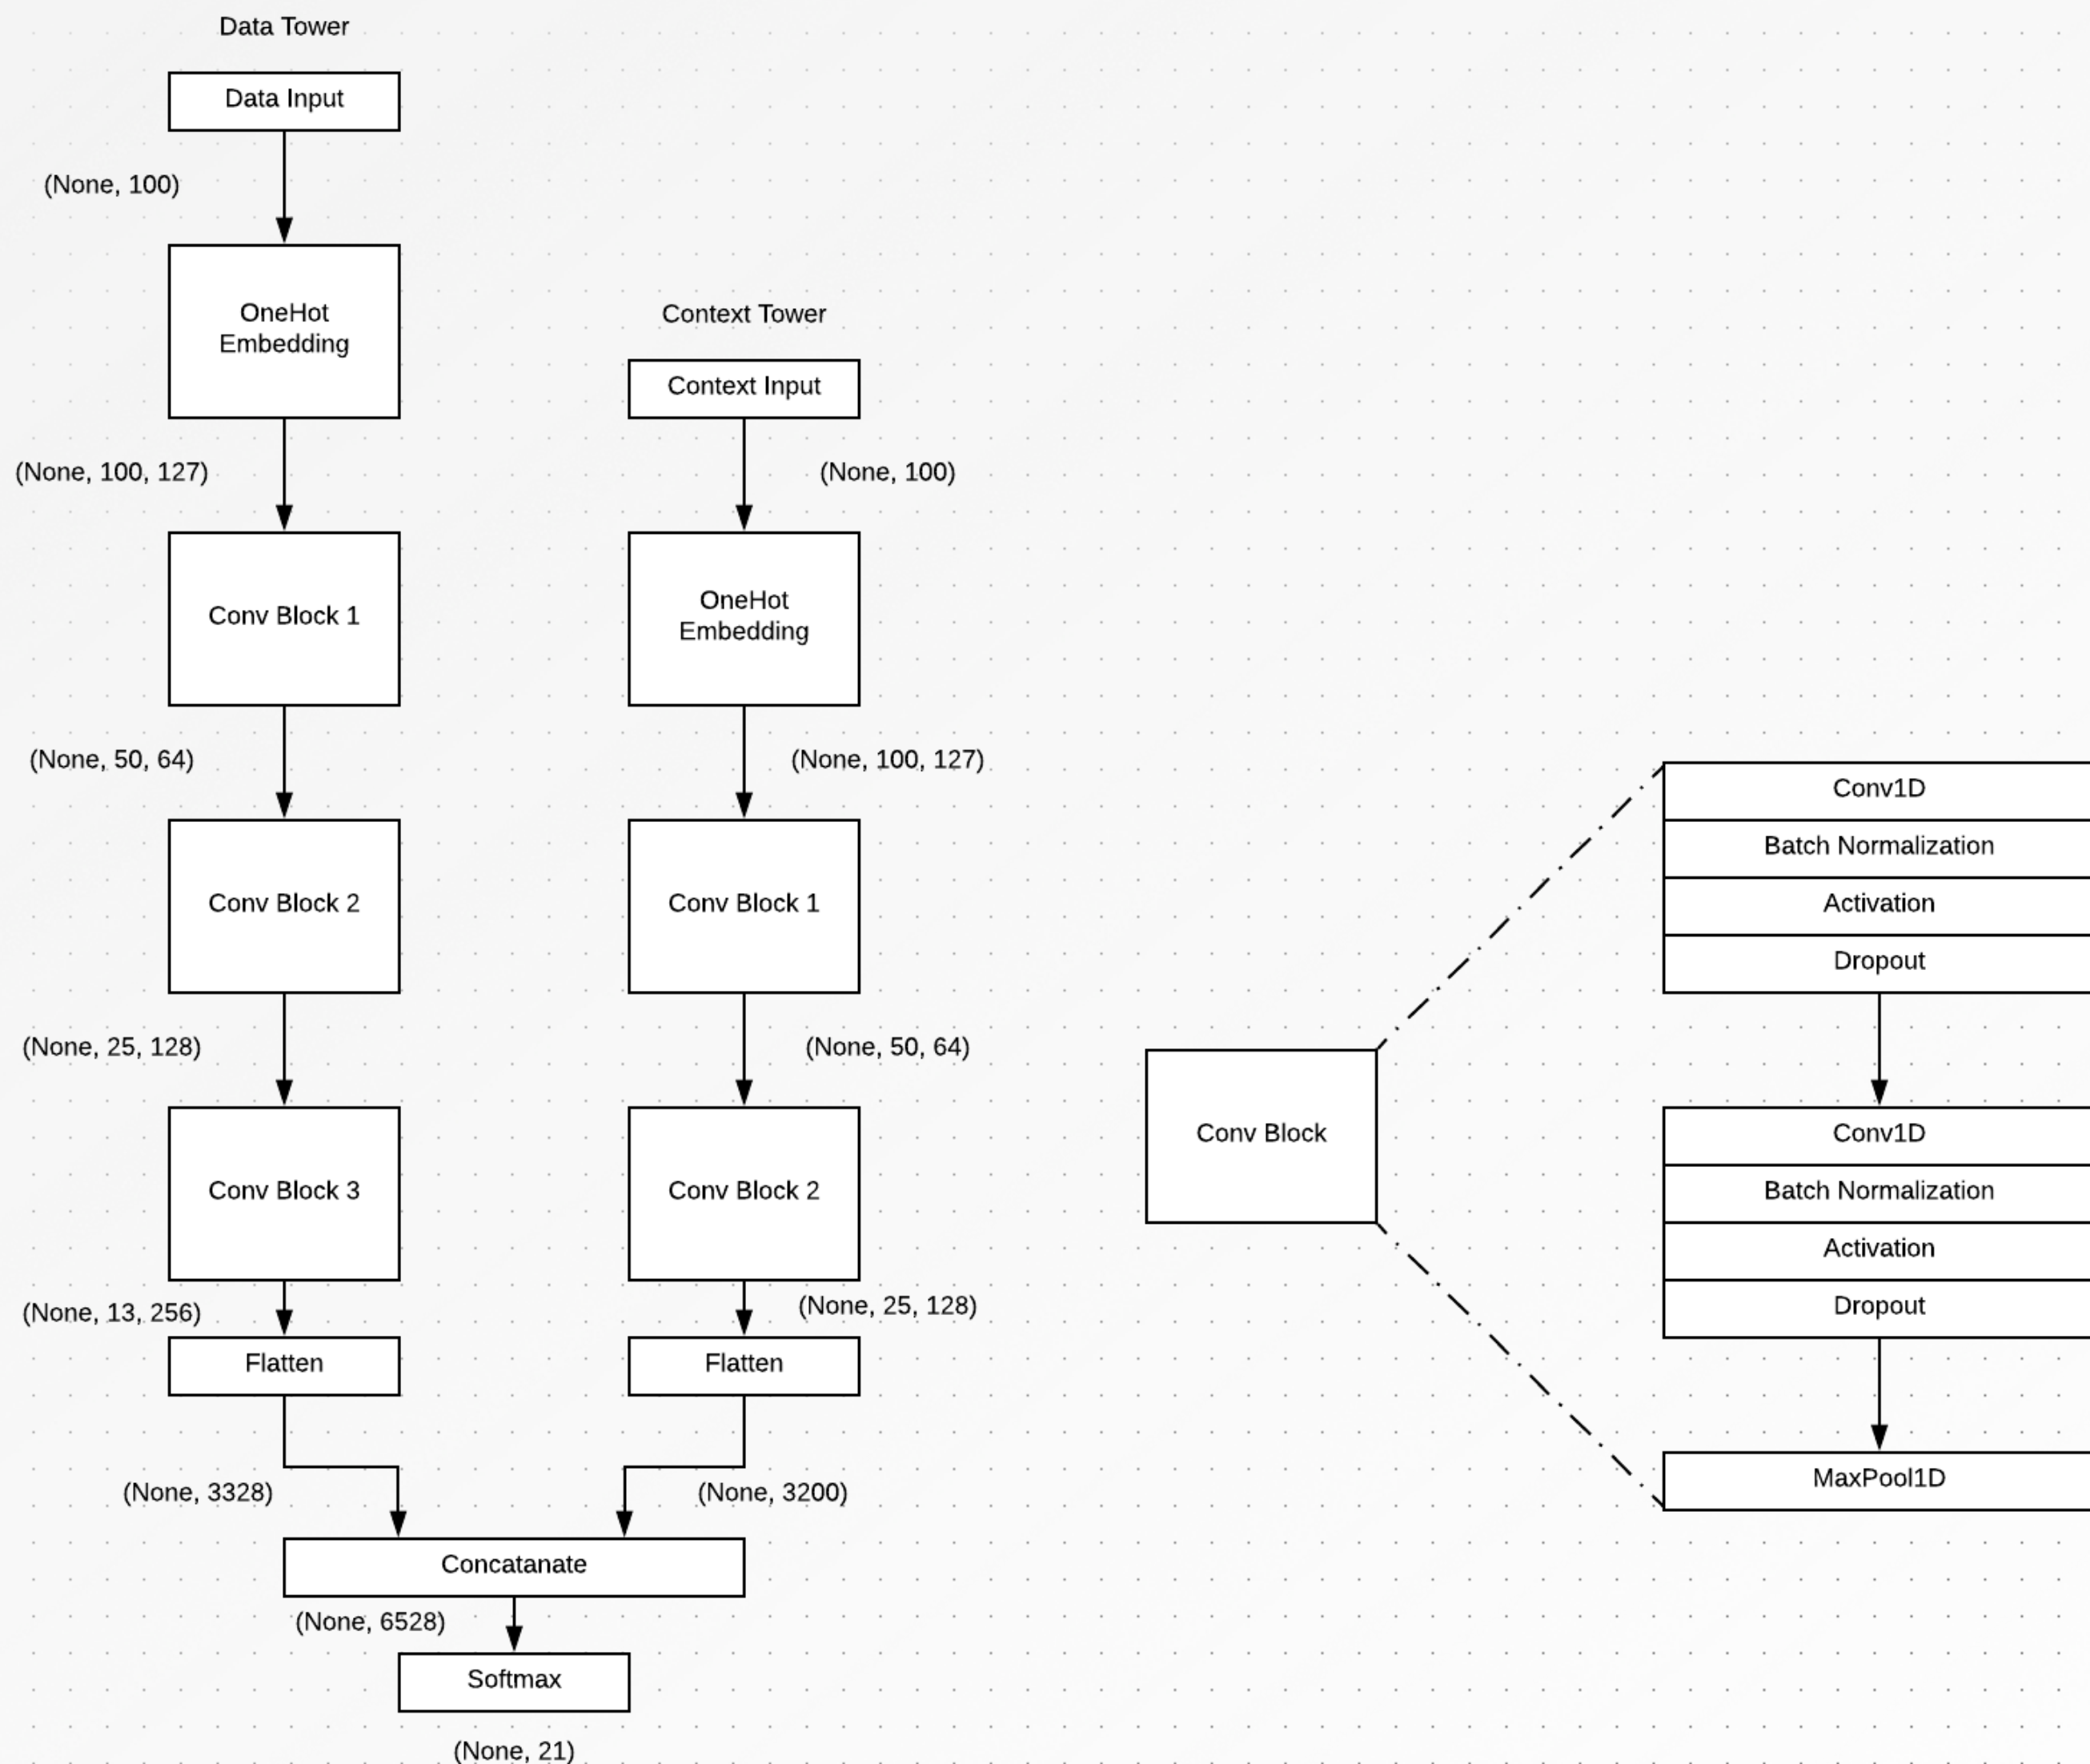

Datalogue Classification Engine - CBC