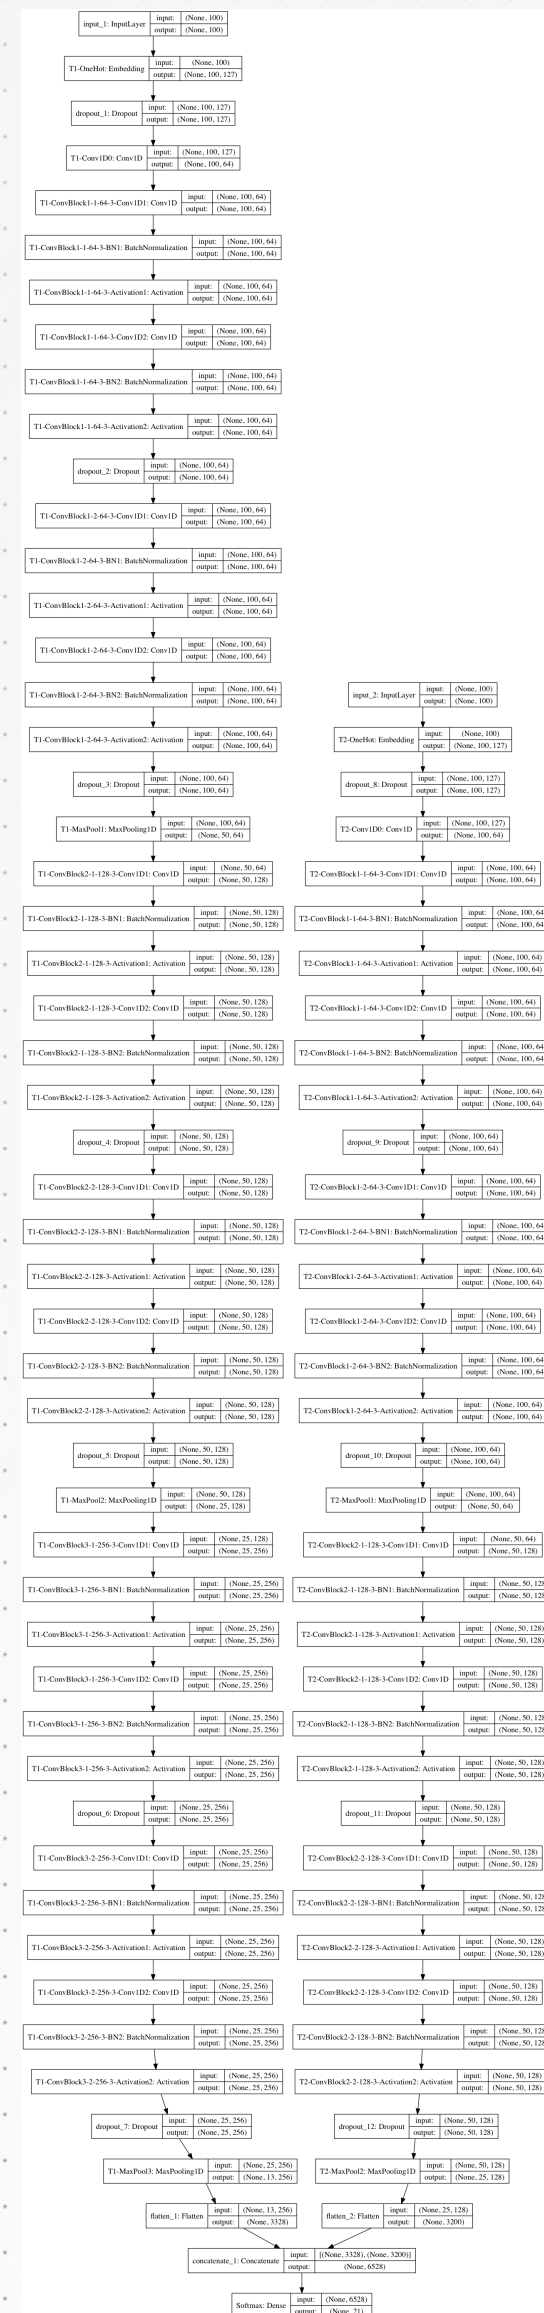

Datalogue Classification Engine - CBC